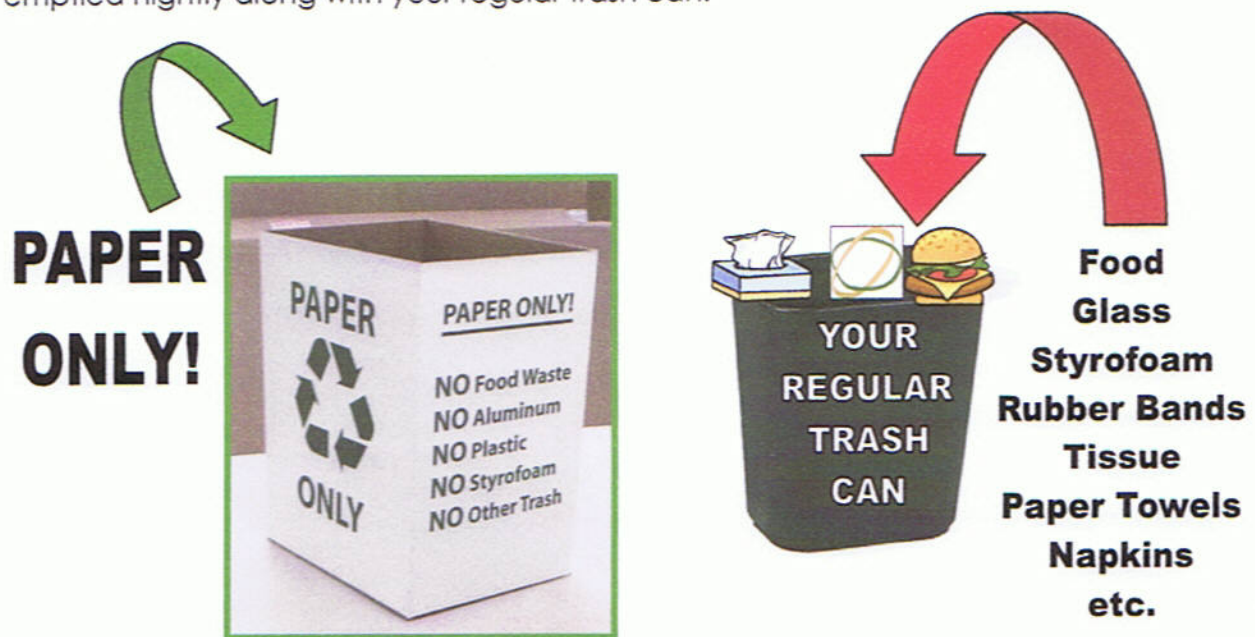

POST OAK CENTRAL COMMUNIQUE

DATE: April 20, 2009
TO: Post Oak Central Customers
FROM: The Management Team
SUBJECT: **What is a "deskside tote?"**

A "deskside tote" – or "tote" – will be added to each desk later this week. All recyclable paper will be thrown into your tote. The tote will **NOT** have a trash liner and will be emptied nightly along with your regular trash can.

Any UNACCEPTABLE ITEMS will need to be thrown away in your regular trash can – please visit our website at www.postoakcentral.com for a full tutorial regarding the recycling program!

**DON'T FORGET TO BRING YOUR BLANKET!
JOIN US FOR LIVE MUSIC & HOT DOGS!
PICNIC IN THE PARK
THIS WEDNESDAY, APRIL 22!!**